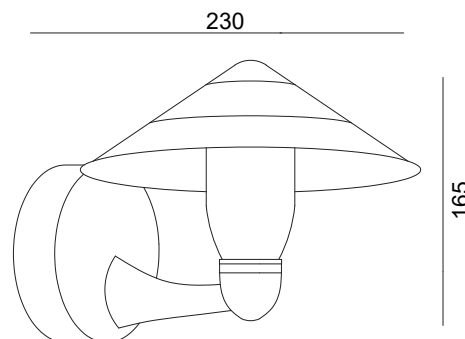

TECHNICAL DATA

TYPE

Professional LED for Exterior Lighting.

PRO	CRI ≥ 80	
IP54		L°
AC85-265V 50/60Hz		50000h

DIMENSION DRAW

Model:	Trinty
Format:	Round
Location:	Exterior
Wattage:	3W
Materials:	Aluminium
Led Color:	3000K
Product Dimension:	230*165mm
IP Code:	54
Fixation:	Wall
CRI :	80
Lumen Output:	95LM
Frequency:	50/60 Hz
Beam Angle:	L°